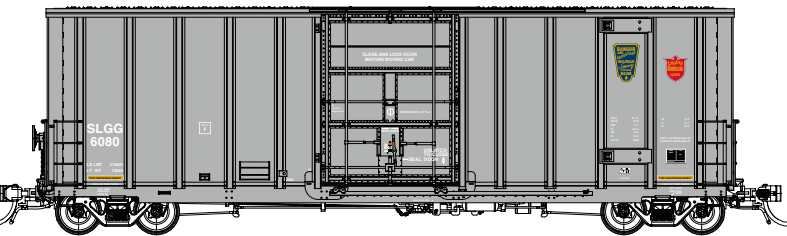

# Trinity 50' High Cube Boxcar

Announced: Dec 2022  
Ship by: Q4 2023  
See website for more details

Version 1A: 6241 cu ft, 12ft Door, Era 2006 to Present

| SKU #        | Car #                    | Quantity |
|--------------|--------------------------|----------|
| PS8021A03-01 | GTW Noodle Stripe 406293 |          |
| PS8021A03-02 | GTW Noodle Stripe 406356 |          |
| PS8021A03-03 | GTW Noodle Stripe 406480 |          |

Version 1A: 6241 cu ft, 12ft Door, Era 2002 - 2006

| SKU #        | Car #             | Quantity |
|--------------|-------------------|----------|
| PS8021A02-01 | GTW Noodle 406298 |          |
| PS8021A02-02 | GTW Noodle 406316 |          |
| PS8021A02-03 | GTW Noodle 406468 |          |

Version 1A: 6241 cu ft, 12ft Door, Era 1998 to early 2000s.

| SKU #        | Car #             | Quantity |
|--------------|-------------------|----------|
| PS8021A01-01 | CNA Noodle 406332 |          |
| PS8021A01-02 | CNA Noodle 406344 |          |
| PS8021A01-03 | CNA Noodle 406369 |          |
| PS8021A01-04 | CNA Noodle 406443 |          |
| PS8021A01-05 | CNA Noodle 406448 |          |
| PS8021A01-06 | CNA Noodle 406475 |          |

**MSRP**  
**CDN \$62.49 ea.**  
**USD \$49.99 ea.**

Purchase 6-12 cars and get 10% off  
OR  
Purchase 13 or more cars and get 15% off

Version 2A: 6235 cu ft, 10ft Door, Era 1998-2002

| SKU #        | Car #            | Quantity |
|--------------|------------------|----------|
| PS8022A04-01 | Can Am SLGG 6080 |          |
| PS8022A04-02 | Can Am SLGG 6107 |          |
| PS8022A04-03 | Can Am SLGG 6149 |          |