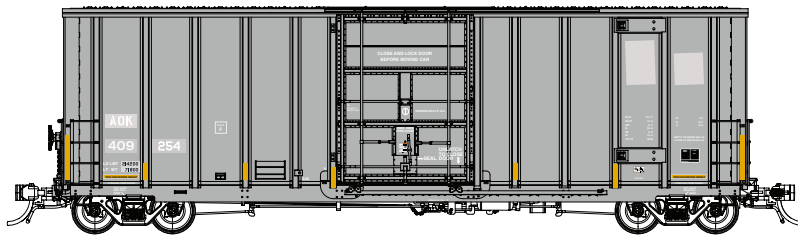

# Trinity 50' High Cube Boxcar

Announced: Dec 2022  
Ship by: Q4 2023  
See website for more details

Version 1A: 6241 cu ft, 12ft Door, Era 2006 to Present

| SKU #        | Car #                    | Quantity |
|--------------|--------------------------|----------|
| PS8021A03-01 | GTW Noodle Stripe 406293 |          |
| PS8021A03-02 | GTW Noodle Stripe 406356 |          |
| PS8021A03-03 | GTW Noodle Stripe 406480 |          |

Version 1A: 6241 cu ft, 12ft Door, Era 2002 - 2006

| SKU #        | Car #             | Quantity |
|--------------|-------------------|----------|
| PS8021A02-01 | GTW Noodle 406298 |          |
| PS8021A02-02 | GTW Noodle 406316 |          |
| PS8021A02-03 | GTW Noodle 406468 |          |

Version 1A: 6241 cu ft, 12ft Door, Era 1998 to early 2000s.

| SKU #        | Car #             | Quantity |
|--------------|-------------------|----------|
| PS8021A01-01 | CNA Noodle 406332 |          |
| PS8021A01-02 | CNA Noodle 406344 |          |
| PS8021A01-03 | CNA Noodle 406369 |          |
| PS8021A01-04 | CNA Noodle 406443 |          |
| PS8021A01-05 | CNA Noodle 406448 |          |
| PS8021A01-06 | CNA Noodle 406475 |          |

**MSRP**  
**CDN \$62.49 ea.**  
**USD \$49.99 ea.**

Purchase 6-12 cars and get 10% off  
OR  
Purchase 13 or more cars and get 15% off

Version 2A: 6235 cu ft, 10ft Door, Era 1998-2002

| SKU #        | Car #            | Quantity |
|--------------|------------------|----------|
| PS8022A04-01 | Can Am SLGG 6080 |          |
| PS8022A04-02 | Can Am SLGG 6107 |          |
| PS8022A04-03 | Can Am SLGG 6149 |          |