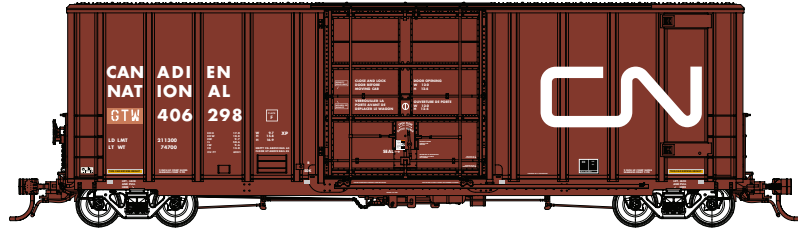

# Trinity 50' High Cube Boxcar

Announced: Dec 2022  
Ship by: Q4 2023  
See website for more details

Version 1A: 6241 cu ft, 12ft Door, Era 2006 to Present

| SKU #        | Car #                    | Quantity |
|--------------|--------------------------|----------|
| PS8021A03-01 | GTW Noodle Stripe 406293 |          |
| PS8021A03-02 | GTW Noodle Stripe 406356 |          |
| PS8021A03-03 | GTW Noodle Stripe 406480 |          |