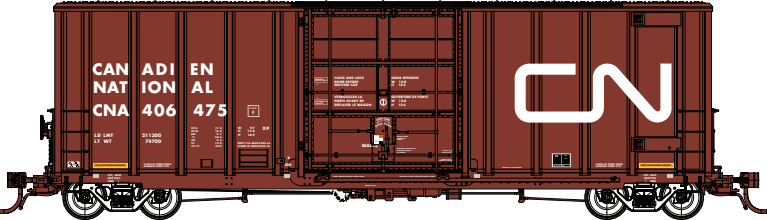

Version 1A: 6241 cu ft, 12ft Door, Era 1998 to early 2000s.

SKU #	Car #	Quantity
PS8021A01-01	CNA Noodle 406332	
PS8021A01-02	CNA Noodle 406344	
PS8021A01-03	CNA Noodle 406369	
PS8021A01-04	CNA Noodle 406443	
PS8021A01-05	CNA Noodle 406448	
PS8021A01-06	CNA Noodle 406475	

MSRP
CDN $62.49 ea.
USD $49.99 ea.

Purchase 6-12 cars and get 10% off
OR
Purchase 13 or more cars and get 15% off